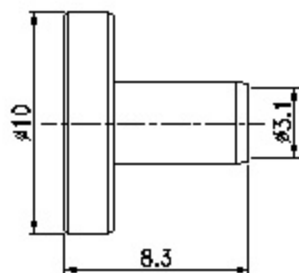

RECOMMENDED  
CABLE STRIPPING DIM'S

6.	Nut	Brass	1	Nickel
5.	Gasket	Si-Rubber	1	Red
4.	Braid Clamp	Brass	1	Nickel
3.	Insulation	Teflon	2	None
2.	Pin	Brass	1	Gold
1.	Body	Brass	1	Nickel
NO.	DESCRIPTION	MATERIAL	Q' TY	FINISH

DRAWN	SCALE	UNITS
	10:3	m/m
CHECKED	TOLERANCE	
	.X	±0.2
APPROVAL	.XX	±0.1
	.XXX	±0.05
	ANGLE	±0.5°

**Show Me**  
CABLES  
cables & connectors since 1995

TITLE

N Female Clamp Connector- RG58

REV.

CAD FILE

DATE