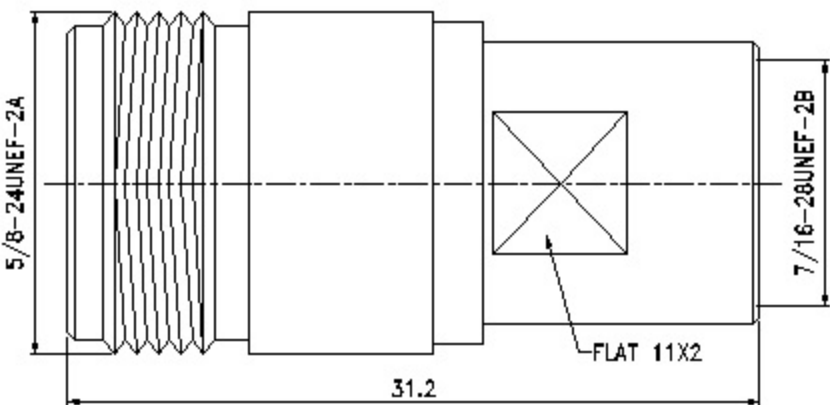

RECOMMENDED  
CABLE STRIPPING DIM'S

6.	Nut	Brass	1	Nickel
5.	Gasket	Si-Rubber	1	Red
4.	Braid Clamp	Brass	1	Nickel
3.	Insulation	Teflon	2	None
2.	Pin	Brass	1	Gold
1.	Body	Brass	1	Nickel
NO.	DESCRIPTION	MATERIAL	Q' TY	FINISH

DRAWN	SCALE	UNITS
	10:3	m/m
CHECKED	TOLERANCE	
	.X	±0.2
APPROVAL	.XX	±0.1
	.XXX	±0.05
	ANGLE	±0.5°

**Show Me**  
CABLES  
cables & connectors since 1995

TITLE

N Female Clamp Connector- RG58

REV.

CAD FILE

DATE