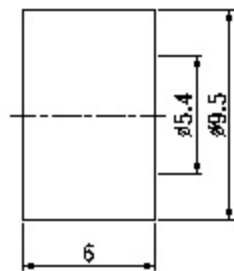

6.	Nut	Brass	1	Nickel
5.	Gasket	Si-Rubber	1	Red
4.	Braid Clamp	Brass	1	Nickel
3.	Insulation	Teflon	2	None
2.	Pin	Brass	1	Gold
1.	Body	Brass	1	Nickel
NO.	DESCRIPTION	MATERIAL	Q' TY	FINISH

DRAWN	SCALE	UNITS
	10:3	m/m
CHECKED	TOLERANCE	
	.X	±0.2
APPROVAL	.XX	±0.1
	.XXX	±0.05
	ANGLE	±0.5°

Show Me
CABLES
cables & connectors since 1995

TITLE

N Female Clamp Connector- RG58

REV.

CAD FILE

DATE

Title:

670