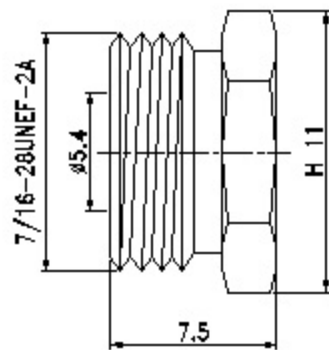

RECOMMENDED  
CABLE STRIPPING DIM'S

6.	Nut	Brass	1	Nickel
5.	Gasket	Si-Rubber	1	Red
4.	Braid Clamp	Brass	1	Nickel
3.	Insulation	Teflon	2	None
2.	Pin	Brass	1	Gold
1.	Body	Brass	1	Nickel
NO.	DESCRIPTION	MATERIAL	Q' TY	FINISH

DRAWN	SCALE	UNITS
	10:3	m/m
CHECKED	TOLERANCE	
	.X	±0.2
APPROVAL	.XX	±0.1
	.XXX	±0.05
	ANGLE	±0.5°

**Show Me**  
CABLES  
cables & connectors since 1995

TITLE

N Female Clamp Connector- RG58

REV.

CAD FILE

DATE